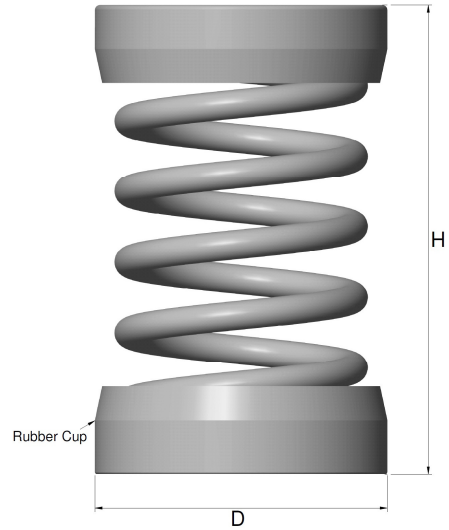

Spring Mount Range

Type SM

Size		Rated Load (kg)	Rated Defl. (mm)	Spring Rate (kg/mm)	Spring Colour	Diameter D	Height H
SM1	45	20	40	0.5	Blue	54	90
	75	34	38	0.9	Orange		
	125	56	33	1.7	Red		
	200	90	29	3.1	Black		
	310	150	25	6.1	Yellow		
SM2	60	27	54	0.5	Grey	70	127
	140	64	49	1.3	Orange		
	280	128	40	3.2	Green		
	450	207	33	6.3	Red		
	750	340	30	11.3	White		
	1000	450	25	18.0	Blue		
SM3	110	50	52	0.95	Orange	82	132
	225	100	45	2.2	Blue		
	435	200	39	5.1	Grey		
	735	320	35	9.2	White		
	1000	445	26	17.2	Black		
	1350	615	25	24.6	Yellow		
	1675	765	25	30.6	Yellow*		
	2100	950	25	38.0	Yellow**		

*grey inner spring **red inner spring